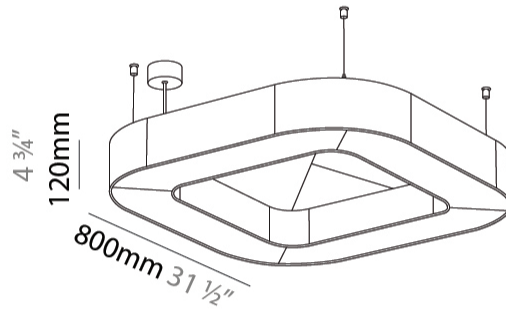

GENERAL

Series: Quantum Acoustic
Brand: Prolicht
Division: Architectural
Mounting Type: Suspension
Mounting Location: Ceiling
Subcategory: Acoustic

PHYSICAL

Shape: Round
Length (mm): 800
Length (in): 31 1/2
Width (mm): 800
Width (in): 31 1/2
Height (mm): 120
Height (in): 4 3/4
Light Distribution: Direct
Diffuser: [PMMA - Opal / Micro-Prism](#)
Fixture Finish: [SSR / BKV / CWI / CRY / HAB / UFT / ITA / RUA / FTG / MYG / LOD / PUS / FRO / FUP / KIA / POP / BLS / SPG / MEY / GOH / GUM / CHC / COM / ABZ / JAG / OBR / MOS / ROR](#)
Accent Finish: [ANC / ASH / BNA / BTC / BZE / CEL / EGG / EVG / FOG / FOS / FST / FUA / IRI / IRO / KHA / LIC / LIM / MER / MSN / MUS / ONX / PEA / PLU / POL / PPY / RAY / ROY / RST / STE / SWD / TAN / TAU](#)
Fixture Material: Aluminum
Cable Details: [2 000mm / 78 3/4" or 6 000mm / 236 1/4" Transparent Cable](#)

ELECTRICAL

Lamp Type: LED (Zhaga Standard)
Input Wattage (W): 118
Total Output Wattage (W): 107.3
Dimming: [Non-Dimmable](#)
Driver Included: Yes
Driver Location: Integrated
Driver Type: Constant Current - Universal
Driver Class: Class 2
Input Voltage (V): 120 - 277

LED

Color Temperature (*K): [2700 / 3000 / 3500 / 4000](#)
Max. Delivered Lumen (lm): 3319 / 3435 / 4034 / 3493
Nominal Lumen (lm): 5107 / 5285 / 6206 / 5373
CRI: >90 CRI
Lamp Life (hrs): 50000

OPTICAL

RATINGS AND CERTIFICATIONS

Certified By: CSA Certified to UL and CSA Standards
IP rating: IP20