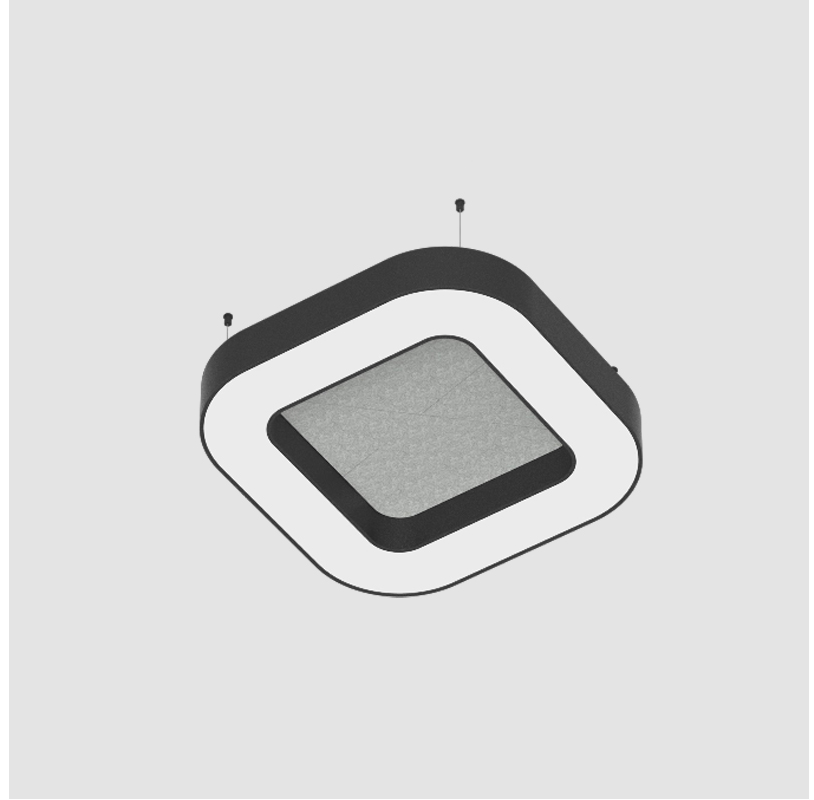

GENERAL

Series: Quantum Acoustic
Brand: Prolicht
Division: Architectural
Mounting Type: Suspension
Mounting Location: Ceiling
Subcategory: Acoustic

PHYSICAL

Shape: Round
Length (mm): 800
Length (in): 31 1/2
Width (mm): 800
Width (in): 31 1/2
Height (mm): 120
Height (in): 4 3/4
Light Distribution: Direct
Diffuser: [PMMA - Opal / Micro-Prism](#)
Fixture Finish: [SSR / BKV / CWI / CRY / HAB / UFT / ITA / RUA / FTG / MYG / LOD / PUS / FRO / FUP / KIA / POP / BLS / SPG / MEY / GOH / GUM / CHC / COM / ABZ / JAG / OBR / MOS / ROR](#)
Accent Finish: [ANC / ASH / BNA / BTC / BZE / CEL / EGG / EVG / FOG / FOS / FST / FUA / IRI / IRO / KHA / LIC / LIM / MER / MSN / MUS / ONX / PEA / PLU / POL / PPY / RAY / ROY / RST / STE / SWD / TAN / TAU](#)
Fixture Material: Aluminum
Cable Details: [2 000mm / 78 3/4" or 6 000mm / 236 1/4" Transparent Cable](#)

ELECTRICAL

Lamp Type: LED (Zhaga Standard)
Input Wattage (W): 118
Total Output Wattage (W): 107.3
Dimming: [Non-Dimmable](#)
Driver Included: Yes
Driver Location: Integrated
Driver Type: Constant Current - Universal
Driver Class: Class 2
Input Voltage (V): 120 - 277

LED

Color Temperature (*K): [2700 / 3000 / 3500 / 4000](#)
Max. Delivered Lumen (lm): 3319 / 3435 / 4034 / 3493
Nominal Lumen (lm): 5107 / 5285 / 6206 / 5373
CRI: >90 CRI
Lamp Life (hrs): 50000

OPTICAL

RATINGS AND CERTIFICATIONS

Certified By: CSA Certified to UL and CSA Standards
IP rating: IP20