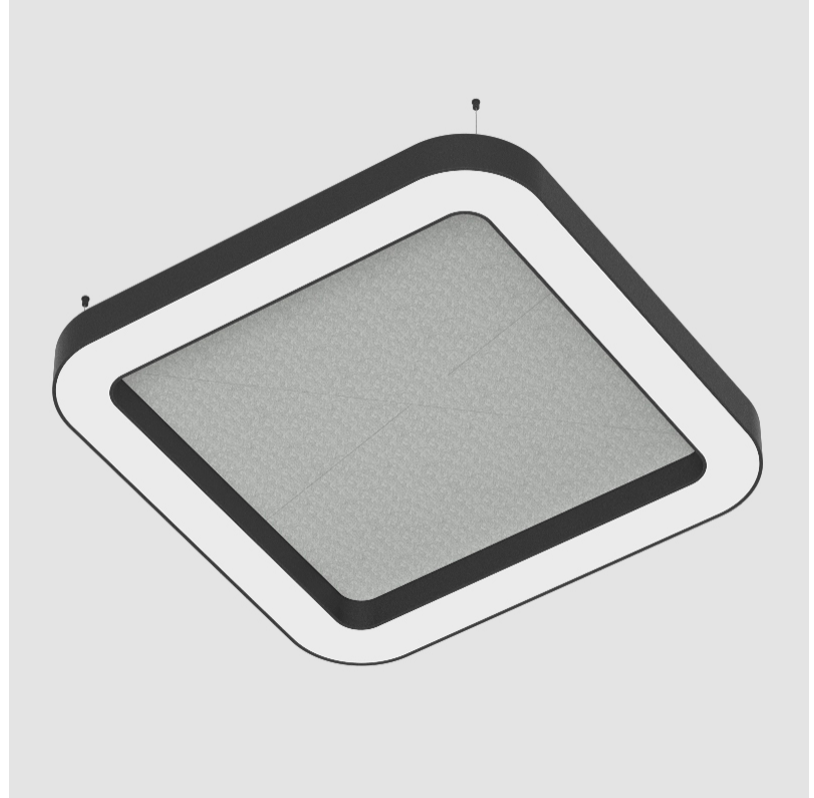

1. To build a product code in our configurator select the specify button on the base model # product page
2. To build a manual product code on this datasheet choose from the options listed below in blue font and add the suffix to the base model #

GENERAL

Series: Quantum Acoustic
Brand: Prolicht
Division: Architectural
Mounting Type: Suspension
Mounting Location: Ceiling
Subcategory: Acoustic

PHYSICAL

Shape: Round
Length (mm): 1400
Length (in): 55 1/8
Width (mm): 1400
Width (in): 55 1/8
Height (mm): 120
Height (in): 4 3/4

Light Distribution: Direct
Diffuser: PMMA - Opal / Micro-Prism
Fixture Finish: SSR / BKV / CWI / CRY / HAB / UFT / ITA / RUA / FTG / MYG / LOD / PUS / FRO / FUP / KIA / POP / BLS / SPG / MEY / GOH / GUM / CHC / COM / ABZ / JAG / OBR / MOS / ROR
Accent Finish: ANC / ASH / BNA / BTC / BZE / CEL / EGG / EVG / FOG / FOS / FST / FUA / IRI / IRO / KHA / LIC / LIM / MER / MSN / MUS / ONX / PEA / PLU / POL / PPY / RAY / ROY / RST / STE / SWD / TAN / TAU
Fixture Material: Aluminum
Cable Details: 2 000mm / 78 3/4" or 6 000mm / 236 1/4" Transparent Cable

ELECTRICAL

Lamp Type: LED (Zhaga Standard)
Input Wattage (W): 78.3

LED

Color Temperature (°K): 2700 / 3000 / 3500 / 4000
Max. Delivered Lumen (lm): 6639 / 6871 / 8068 / 6985
Nominal Lumen (lm): 10213 / 6871 / 12412 / 10747
CRI: >90 CRI
Lamp Life (hrs): 50000

OPTICAL

RATINGS AND CERTIFICATIONS

Certified By: CSA Certified to UL and CSA Standards
IP rating: IP20