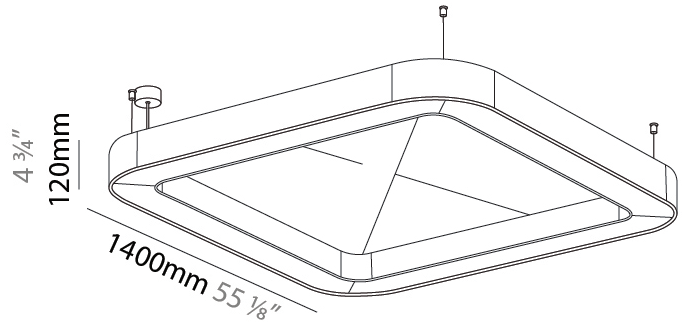

1. To build a product code in our configurator select the specify button on the base model # product page
2. To build a manual product code on this datasheet choose from the options listed below in blue font and add the suffix to the base model #

GENERAL

Series: Quantum Acoustic
Brand: Prolicht
Division: Architectural
Mounting Type: Suspension
Mounting Location: Ceiling
Subcategory: Acoustic

PHYSICAL

Shape: Round
Length (mm): 1400
Length (in): 55 1/8
Width (mm): 1400
Width (in): 55 1/8
Height (mm): 120
Height (in): 4 3/4

Light Distribution: Direct
Diffuser: PMMA - Opal / Micro-Prism
Fixture Finish: SSR / BKV / CWI / CRY / HAB / UFT / ITA / RUA / FTG / MYG / LOD / PUS / FRO / FUP / KIA / POP / BLS / SPG / MEY / GOH / GUM / CHC / COM / ABZ / JAG / OBR / MOS / ROR
Accent Finish: ANC / ASH / BNA / BTC / BZE / CEL / EGG / EVG / FOG / FOS / FST / FUA / IRI / IRO / KHA / LIC / LIM / MER / MSN / MUS / ONX / PEA / PLU / POL / PPY / RAY / ROY / RST / STE / SWD / TAN / TAU
Fixture Material: Aluminum
Cable Details: 2 000mm / 78 3/4" or 6 000mm / 236 1/4" Transparent Cable

ELECTRICAL

Lamp Type: LED (Zhaga Standard)
Input Wattage (W): 78.3

LED

Color Temperature (°K): 2700 / 3000 / 3500 / 4000
Max. Delivered Lumen (lm): 6639 / 6871 / 8068 / 6985
Nominal Lumen (lm): 10213 / 6871 / 12412 / 10747
CRI: >90 CRI
Lamp Life (hrs): 50000

OPTICAL

RATINGS AND CERTIFICATIONS

Certified By: CSA Certified to UL and CSA Standards
IP rating: IP20